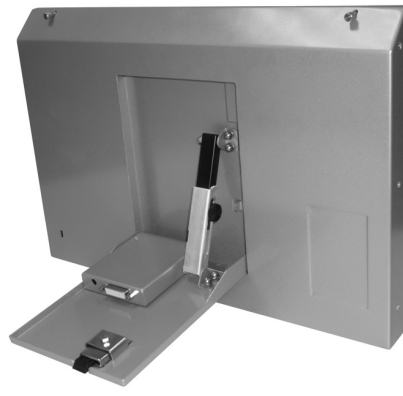

ViewPort - Portable Monitor

17.3" LED LCD ultra lightweight monitor

1920x1080 resolution, 8-bit color, LED backlit display with adjustable, built-in stand.

Designed to withstand continuous use on the road with a rugged aluminum housing and aluminum cover for a single display, or innovative clip-on feature for protecting two displays during transit

Available For

All systems

Clip-On Keyboard

USB keyboard with integrated 3-button mouse

3 lbs. thin and light-weight

Clips on to front and also serves to protect the monitor in transit

Dust and liquid resistant

Available For

Radius EDS Plus and Radius EX Plus

External Batteries

Rugged HyTron battery options

Up to 4 hot-swappable high-capacity QBH-HD battery packs

Includes charging station for spare batteries

Full desktop workstation capabilities without the need for an AC power outlet