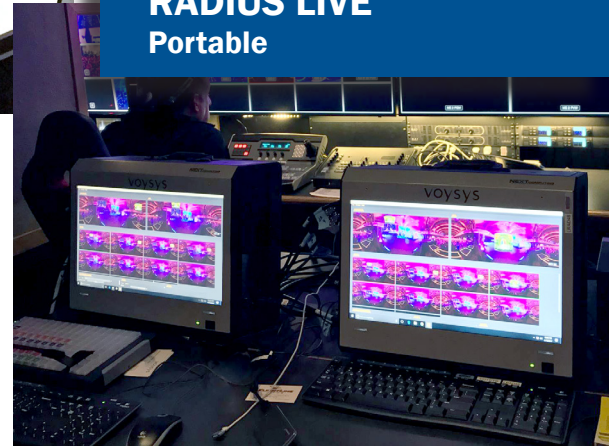

## NEXTCOMPUTING AND VOYSYS

Live 360° VR Stitching, Multi-Camera Switching, and Streaming  
All in One System!!

### RADIUS LIVE Portable

A single **Nucleus Rackmount** or **Radius Live Portable Stitching Appliance** with **Voysys VR Producer** for

- Live stitching of multiple camera rigs on a single system!
- Open architecture for future resolution and frame-rate upgrades as more powerful GPUs and I/O cards emerge
- Switch between multiple 360° camera positions
- Supports any professional 360° camera rig
- Add dynamic, real-time content overlays including 2D picture-in-picture, virtual screens, and graphics or titles
- Live color adjustments and camera matching
- Up to 4K over SDI, up to 8K over IP
- Use any input format supported by your capture card
- VR Producer supports BlackMagic DeckLink SDI card
- VR Producer supports Magewell Pro Capture HDMI cards
- Supports stereoscopic 3D workflows up to 4K per eye