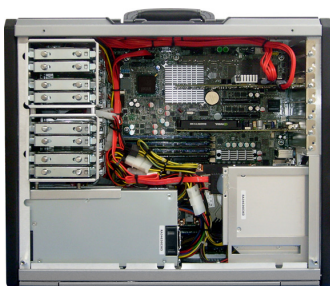

Available CPUs	Single or dual Intel® Xeon or single Intel® Core™ i7
Memory	Up to 256GB DDR4 2133MHz RAM
PCI Expansion	Up to (7) full-length, full-height PCI Express slots
Removable Storage	Up to (14) no-tools removable drives; SATA, SAS, or Solid State Drives
Fixed Storage	- Up to (18) internal, fixed SATA or SAS hard drives - Up to (20) internal, fixed Solid State Drives Note: mutually exclusive with some removable drive configurations
Available Drive Capacities / Features	- SATA up to 2TB each - SAS up to 2TB each (or 10K RPM up to 1.8TB each) - Solid State Drives up to 4TB each - Encryption options available
RAID	Multiple SATA/SAS ports with RAID 0/1/5/10 options
Optical Drive	Internal DVD±RW or Blu-Ray RW
Display	- Integrated 17.3" (439.42mm) LED LCD (1920x1080) with optional capacitive touchscreen - Support for external displays including NextComputing's specially designed clip-on displays
Operating Systems	- Windows 2012 and 2016 server, Windows 7 Pro/Ultimate, Windows 8.1 Pro/Ultimate, and Windows 10 Pro - CentOS, Red Hat and other Linux distributions - VMware vSphere Hypervisor (ESXi) and other virtualization environments
Power Supply	460W or 700W 110/220V 50/60Hz auto-switching 80 PLUS rated power supply - Optional internal 460W/24V DC nominal (19V-36V DC range) power supply
Environmental	Based on typical configurations. Custom configuration results may vary: - Operating: 5°C–40°C / 41°F–104°F—Non-Operating: -20°C–70°C, -4°F–158°F - Relative humidity (5-95%) non-condensing
Regulations	FCC Class A, and CE. Certified TUV
Physical	6.06" (153.92mm) D x 16.76" (425.70mm) W x 14.9" (378.46mm) H - including folded-down handle 17-22 lbs. (depending on configuration)
Carrying Cases	- Includes soft carrying case - Optional hardened cases and rolling transit cases available
Warranty	1 year parts and labor

Shown with rear cover removed