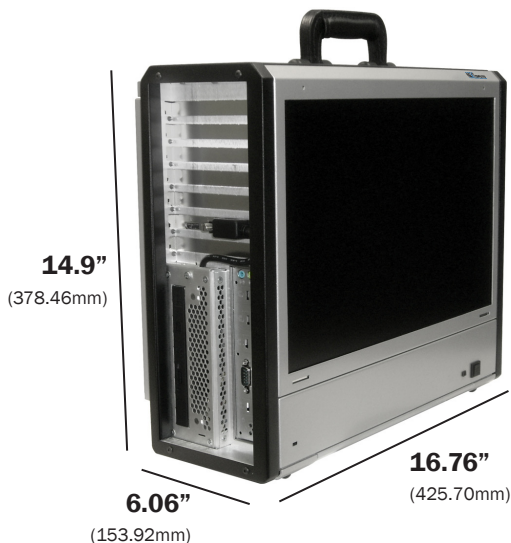

**Intel® Core™ i7 or
Intel Xeon™ processors**

Up to 256GB DDR3 RAM

**Up to 7 full-length PCI
Express expansion slots**

**Integrated 17.3"
1920 x 1080 display
or touchscreen**

Up to 20 internal drives